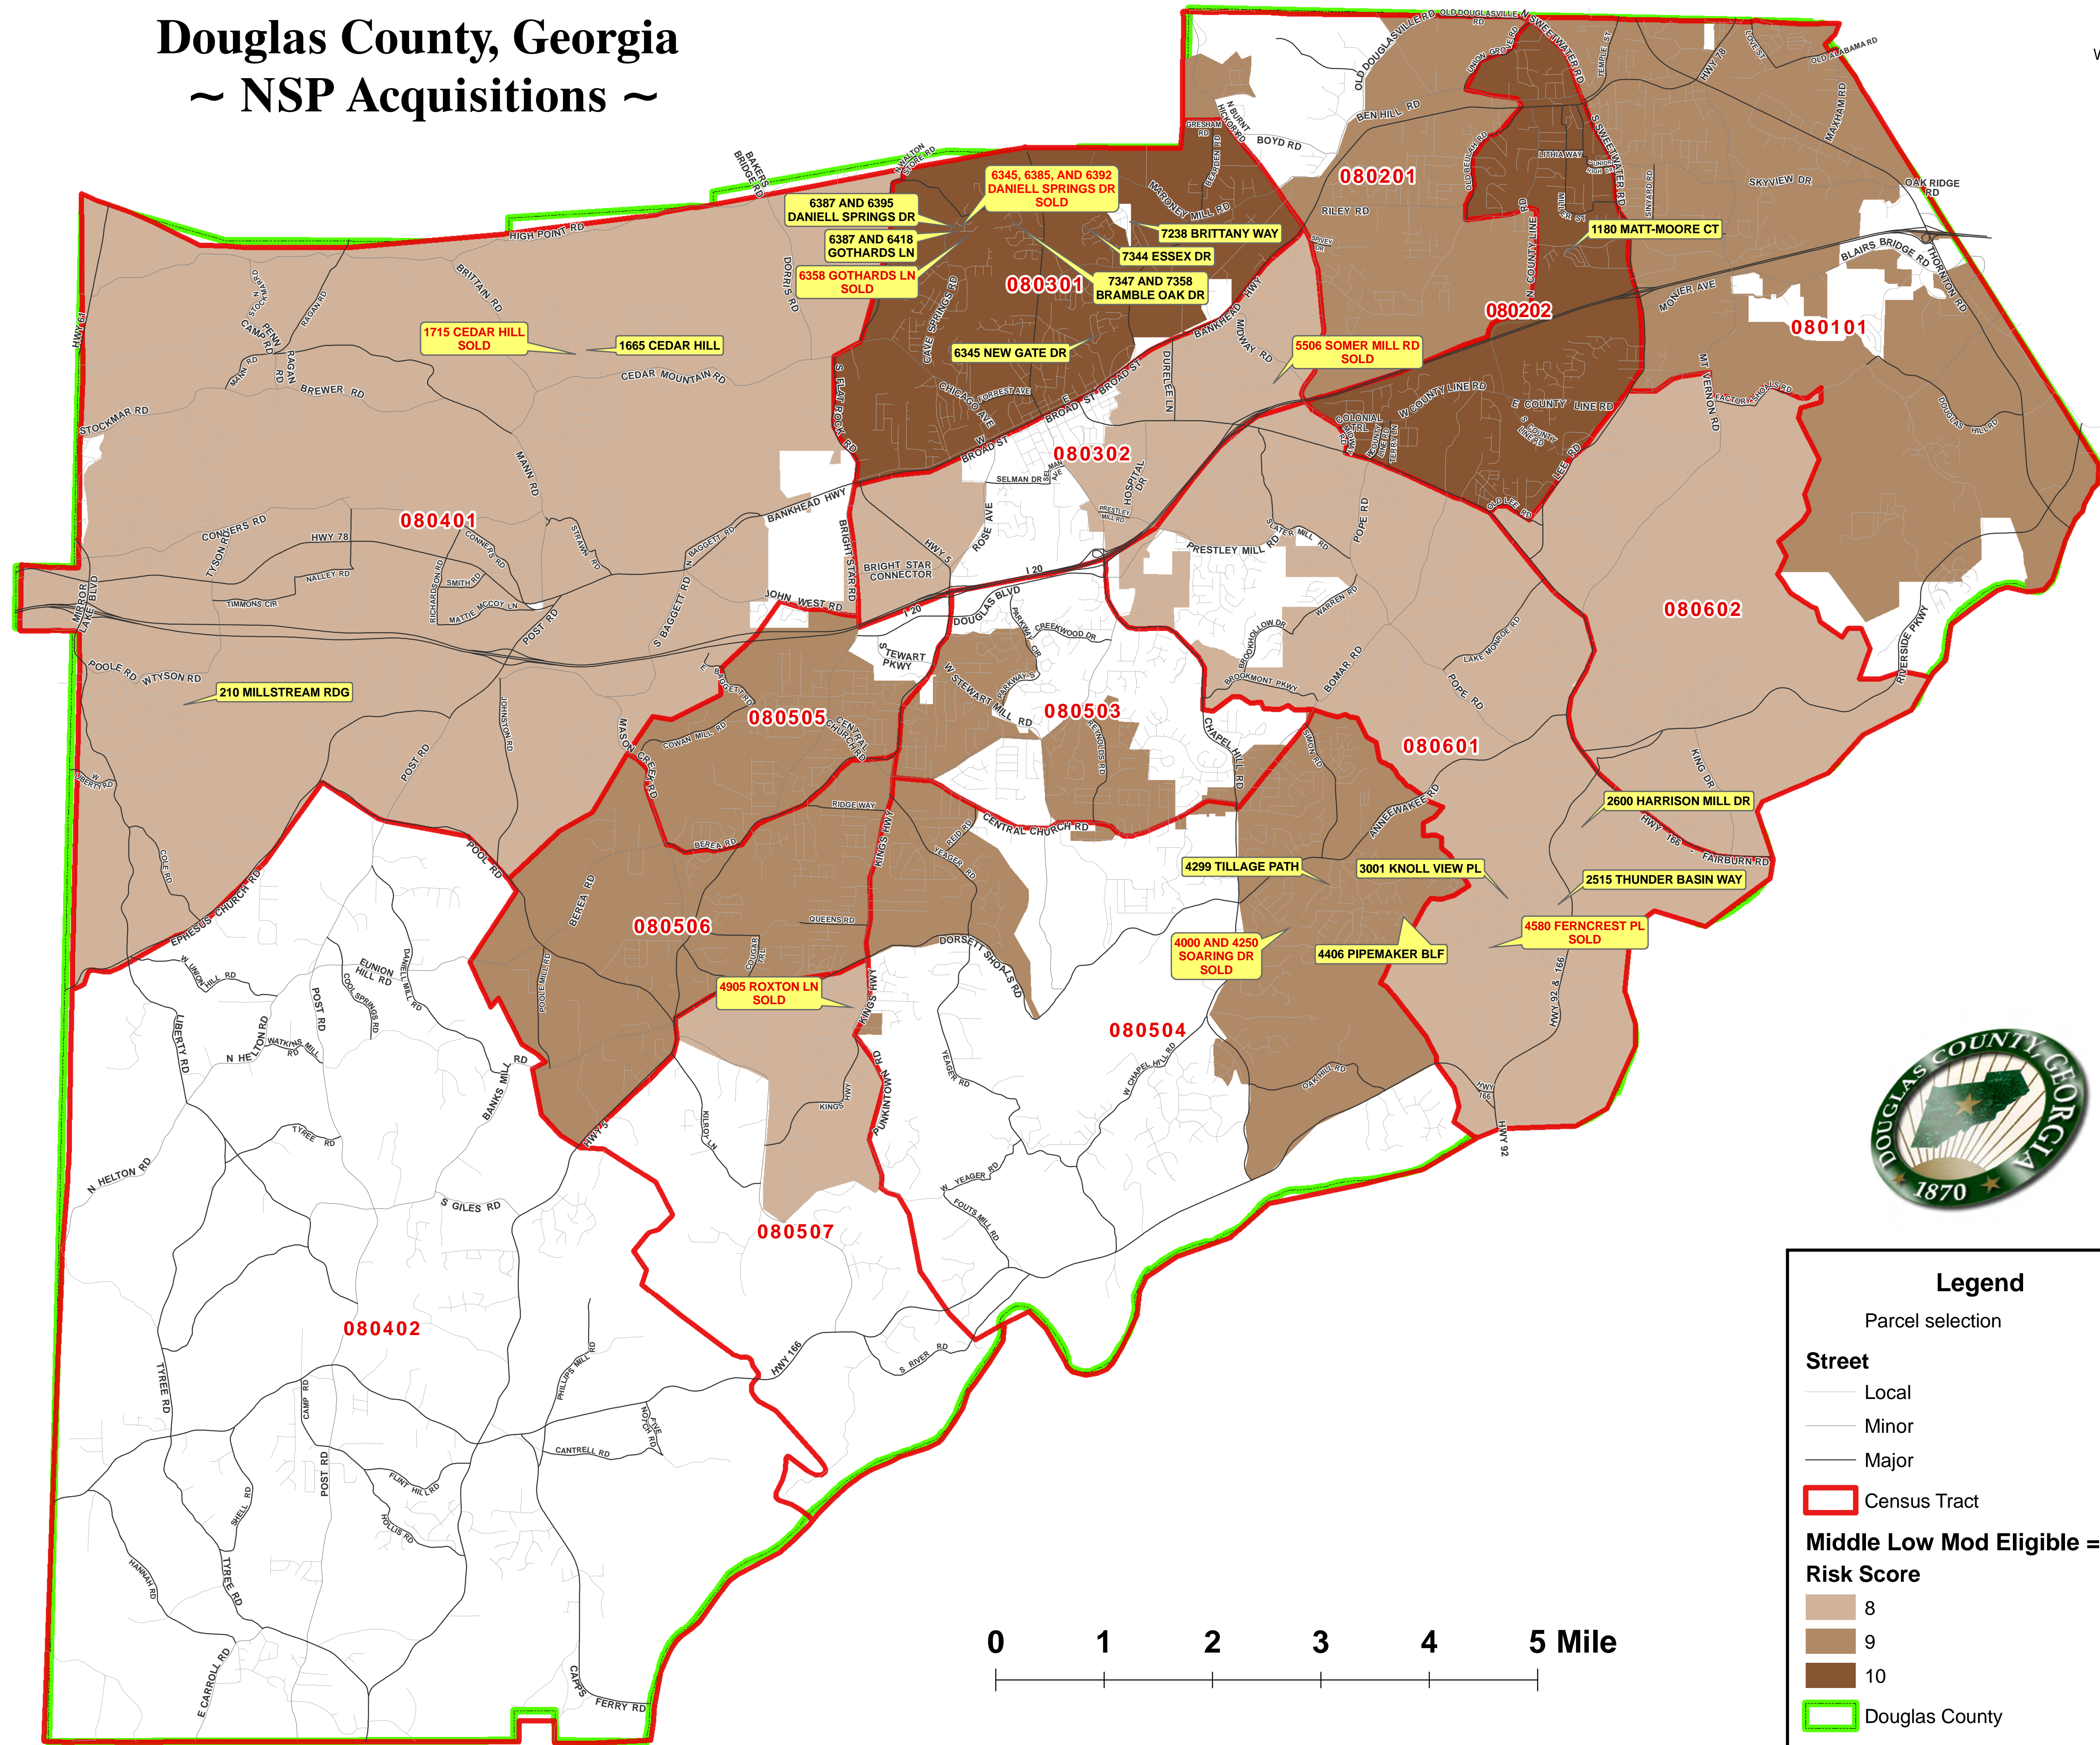

Douglas County, Georgia

~ NSP Acquisitions ~

Legend

- Parcel selection
- Street
 - Local
 - Minor
 - Major
- Census Tract
- Middle Low Mod Eligible = YES
- Risk Score
 - 8
 - 9
 - 10
- Douglas County